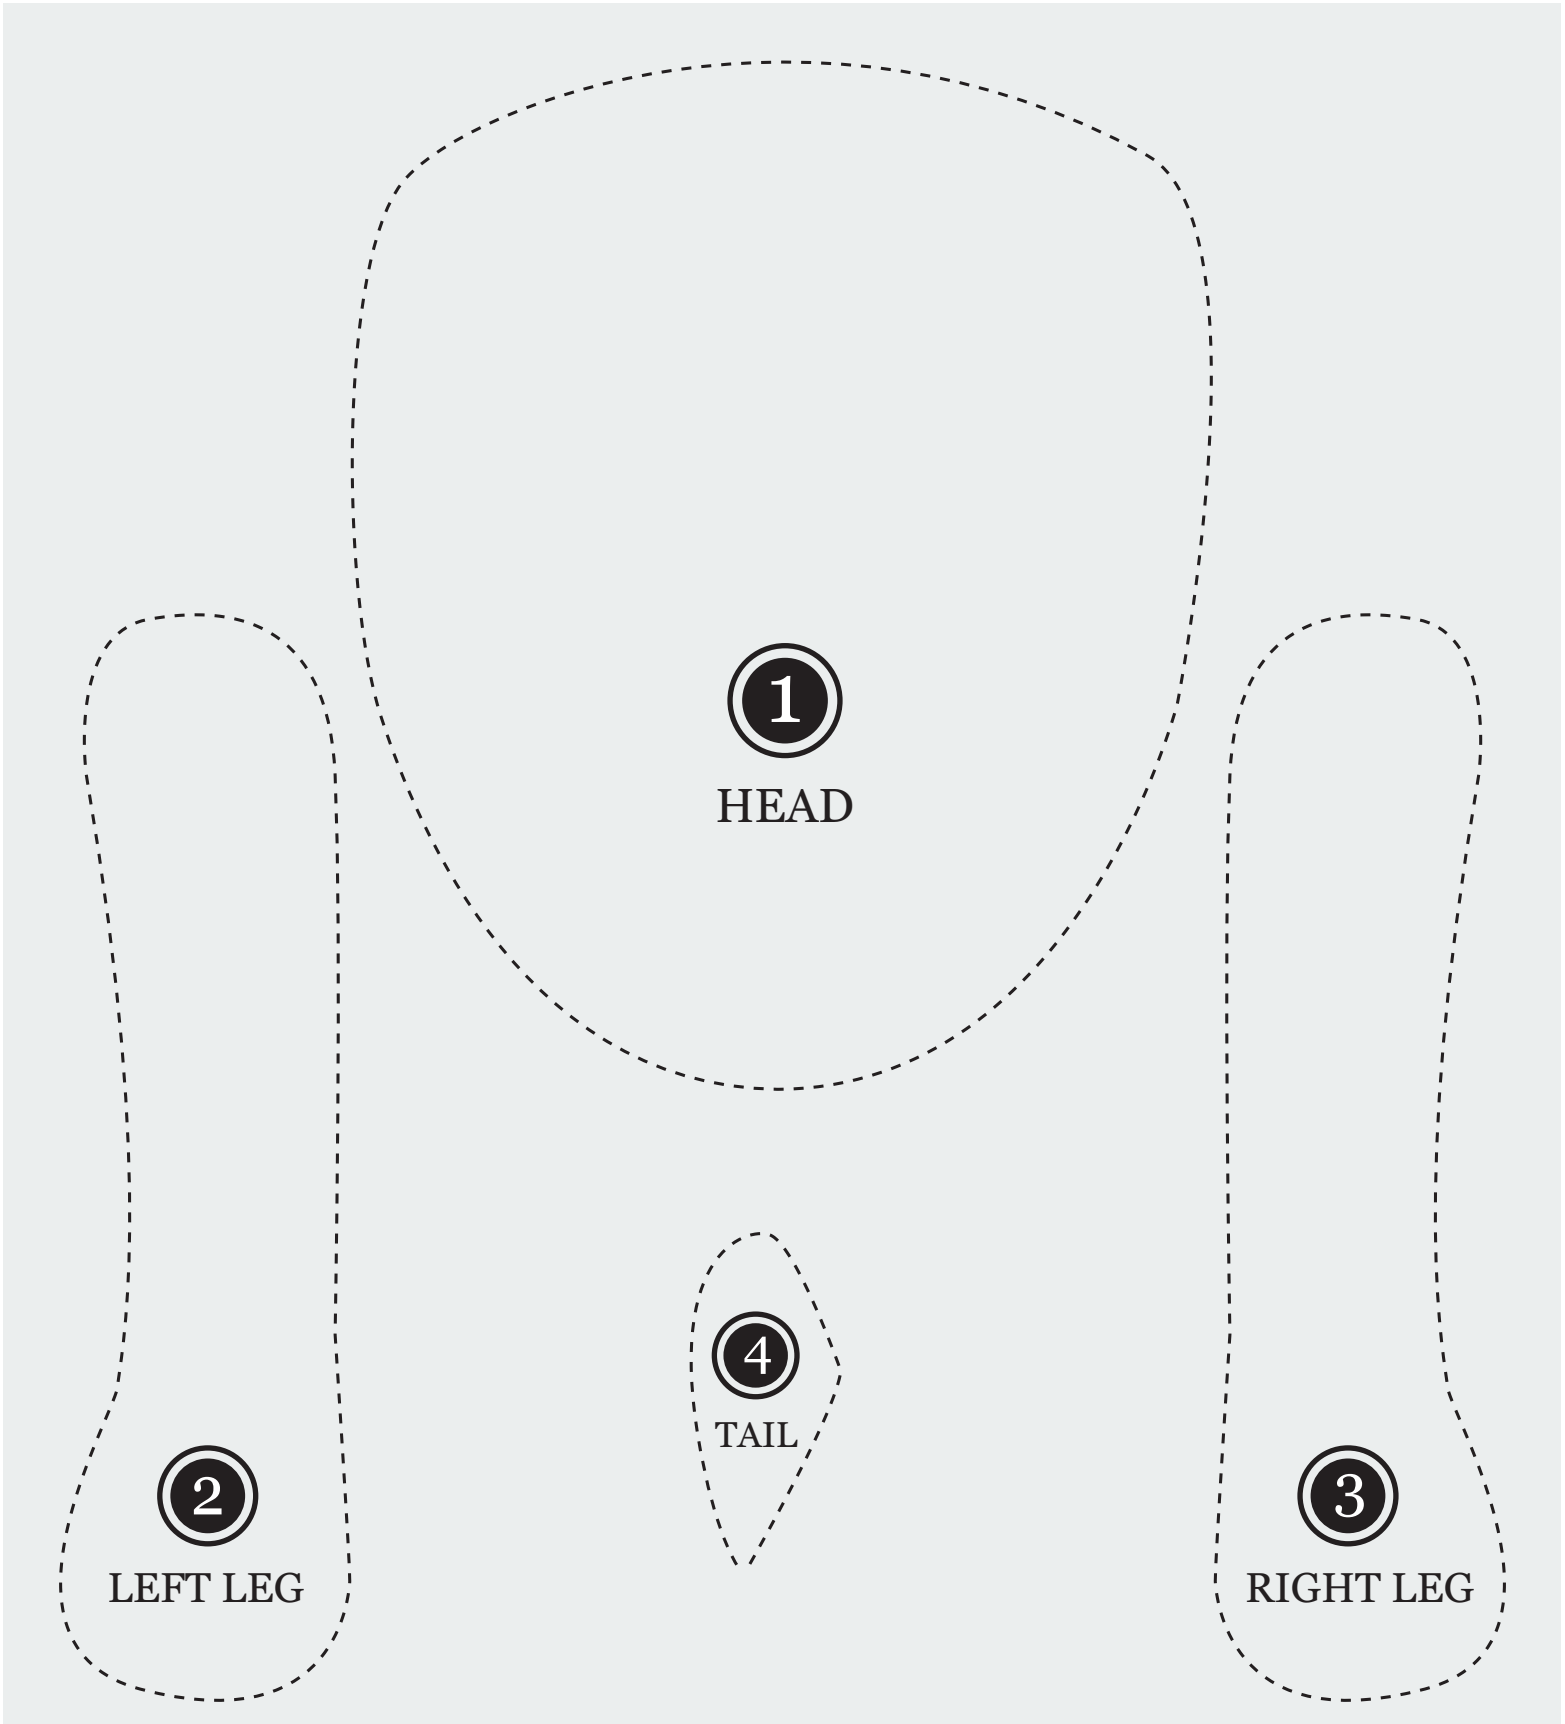

Boxer Dog Cake Template

(Print on 8 1/2 x 11-inch paper. Do not "scale to fit." Apply to cooled or frozen cake)

Boxer Dog Cake Template

(Print on 8 1/2 x 11-inch paper. Do not "scale to fit." Apply to cooled or frozen cake)

For best results, transfer cutouts to heavier paper

Boxer Dog Cake Template

(Print on 8 1/2 x 11-inch paper. Do not "scale to fit." Apply to cooled or frozen cake)

Boxer Dog Cake Template

PLACE TEMPLATE ELEMENTS ON THE 2 9-INCH x 13-INCH CAKES AS SHOWN BELOW.

CAKE 1

CAKE 2

PLACE Pieces TOGETHER AS SHOWN *(Reference 3D placement and finished image)*