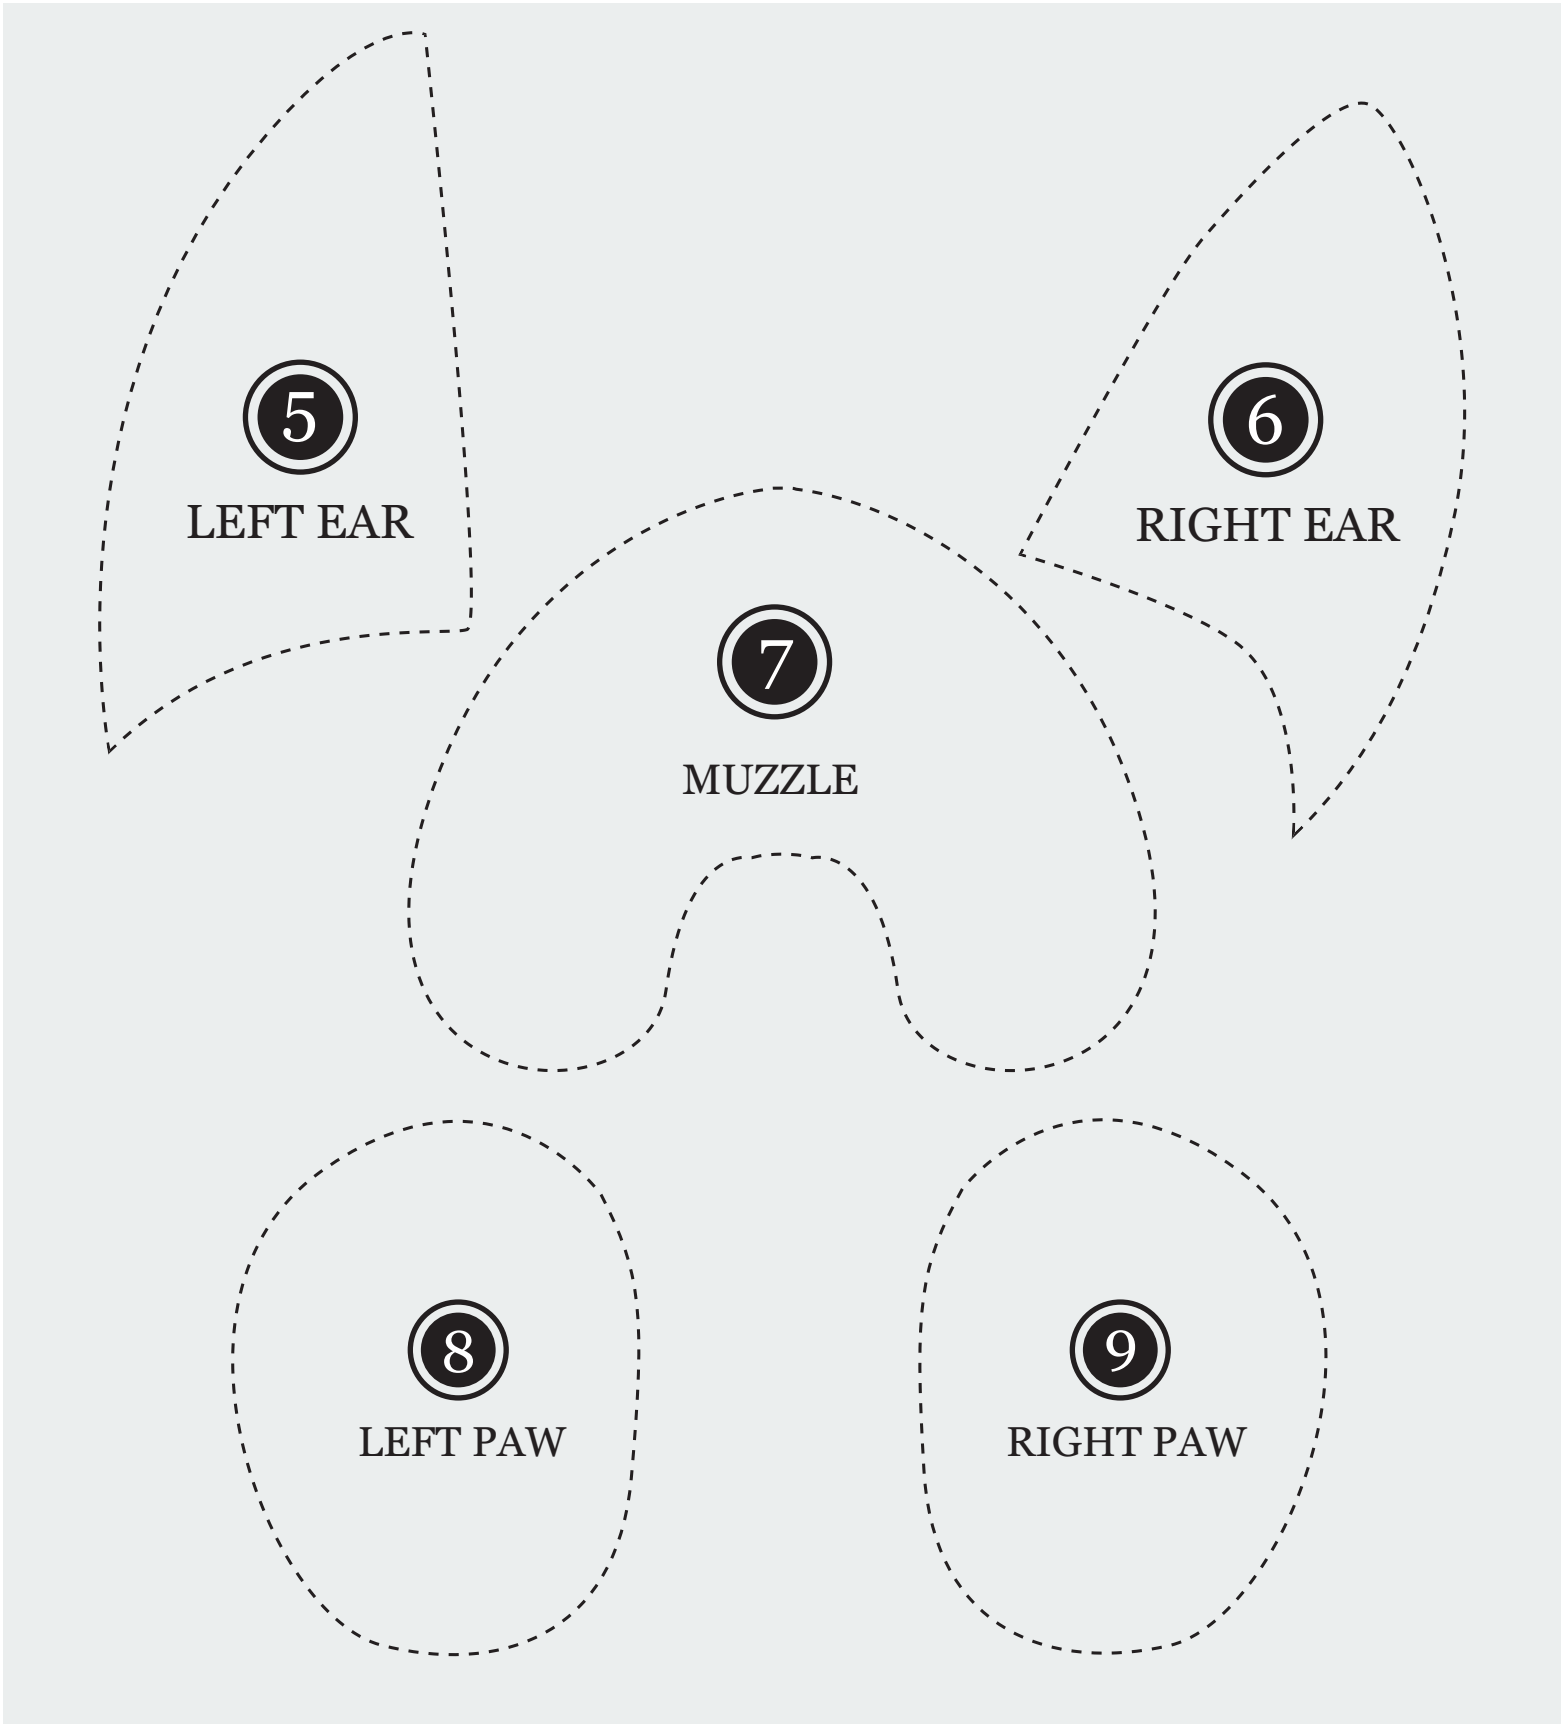

Boxer Dog Cake Template

(Print on 8 1/2 x 11-inch paper. Do not "scale to fit." Apply to cooled or frozen cake)

Boxer Dog Cake Template

(Print on 8 1/2 x 11-inch paper. Do not "scale to fit." Apply to cooled or frozen cake)

For best results, transfer cutouts to heavier paper

Boxer Dog Cake Template

(Print on 8 1/2 x 11-inch paper. Do not "scale to fit." Apply to cooled or frozen cake)

Boxer Dog Cake Template

PLACE TEMPLATE ELEMENTS ON THE 2 9-INCH x 13-INCH CAKES AS SHOWN BELOW.

CAKE 1

CAKE 2

PLACE Pieces TOGETHER AS SHOWN *(Reference 3D placement and finished image)*